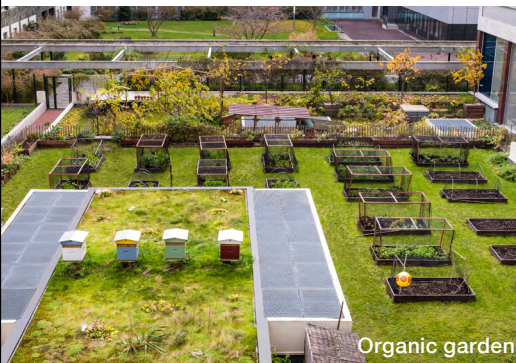

AN ADDRESS IN THE HEART OF PARIS

with the most iconic places
at your feet